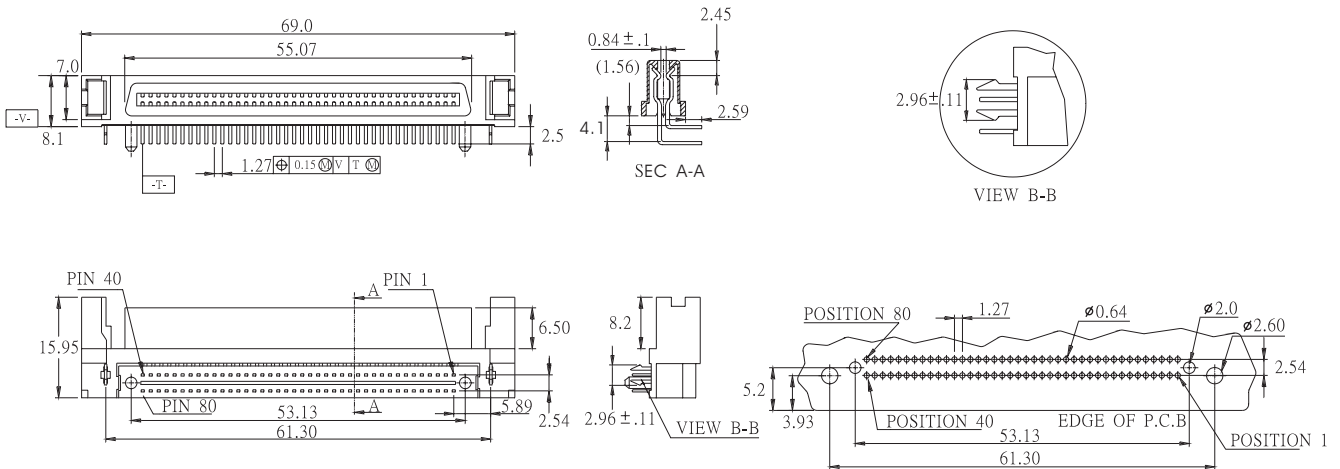

E30

SCA-II CONNECTOR RIGHT ANGLE (FEMALE)

RECOMMENDED P.C.B. LAYOUT (TOP VIEW)

HOW TO ORDER:

E30 - 1 - 2 - 3 - 4 - 5 - 6

1.NO. OF CONTACT	2.CONTACT TYPE	3.CONTACT PLATING
80	F: FEMALE	T: TIN PLATED S: SELECTIVE G: GOLD FLASH A: 5u" INCH GOLD B: 10u" INCH GOLD C: 15u" INCH GOLD D: 30u" INCH GOLD
4.PARTS OPTION	5. SPECIAL FUNCTION	6. INSULATOR COLOR
A: WITH BOARDLOCK B: W/O BOARDLOCK	A: WITH POLARIZATION PEG	1. BLACK